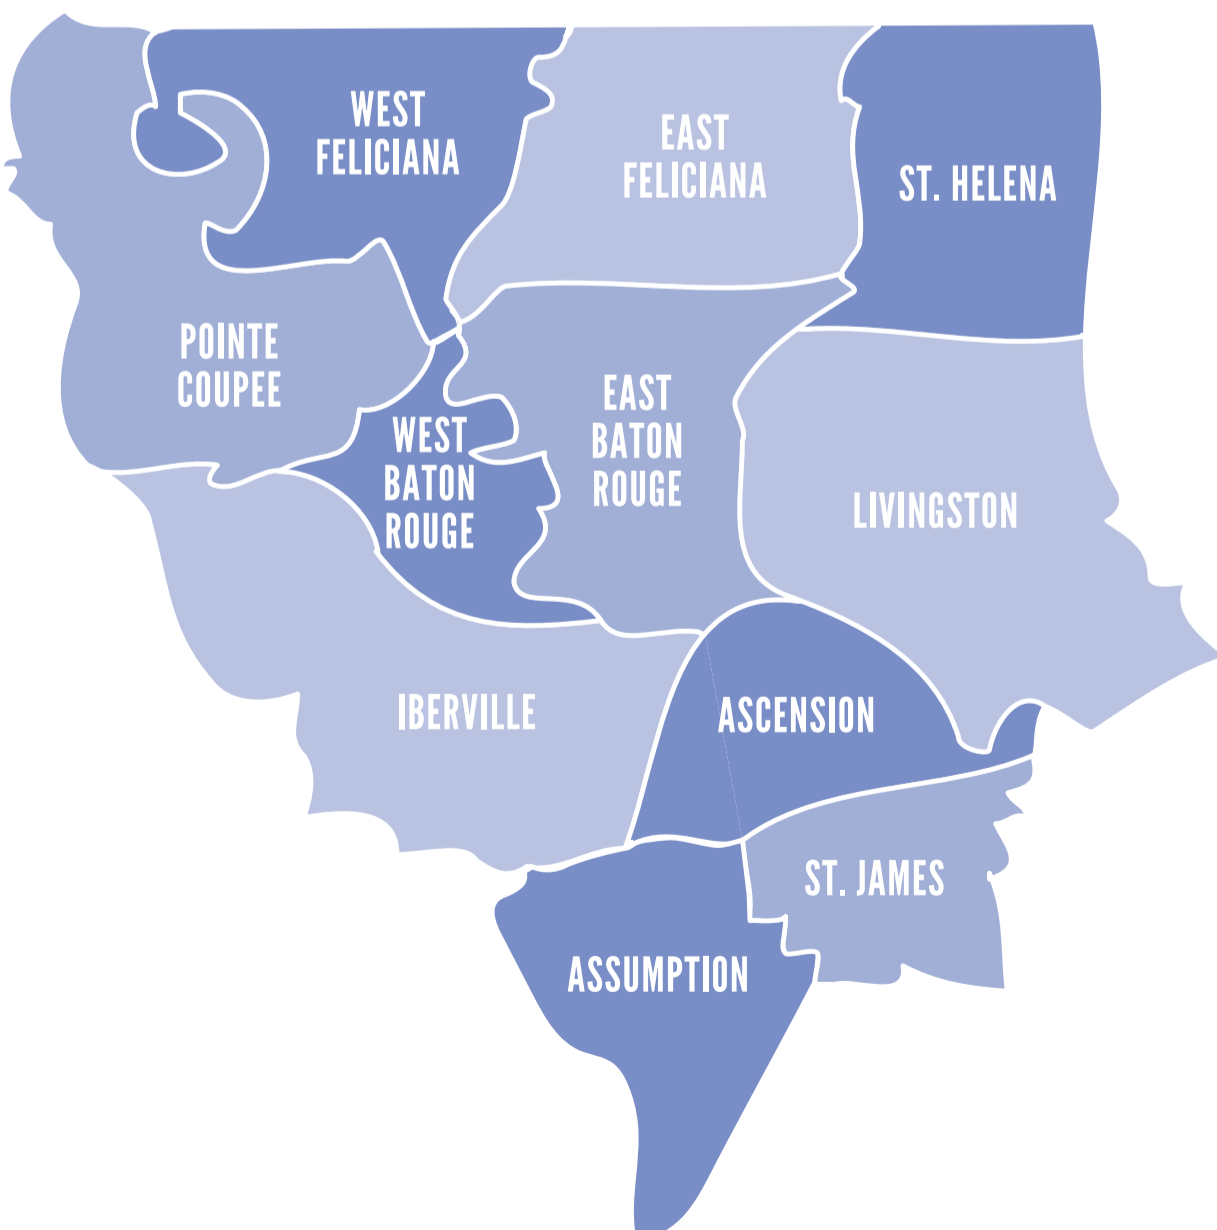

Get Connected.

Get Help.

Capital Area United Way

Call: 211 or 225-923-2114

Search: CAUW.ORG/211

Text: Your Zip Code to 898-211

Crisis Chat: CAUW.ORG/211

Teen Text Line: 504-777-EASE (3273)

Serving 11 Parishes

Local Resources

Disaster Information

Mental Health Support

Capital Area United Way